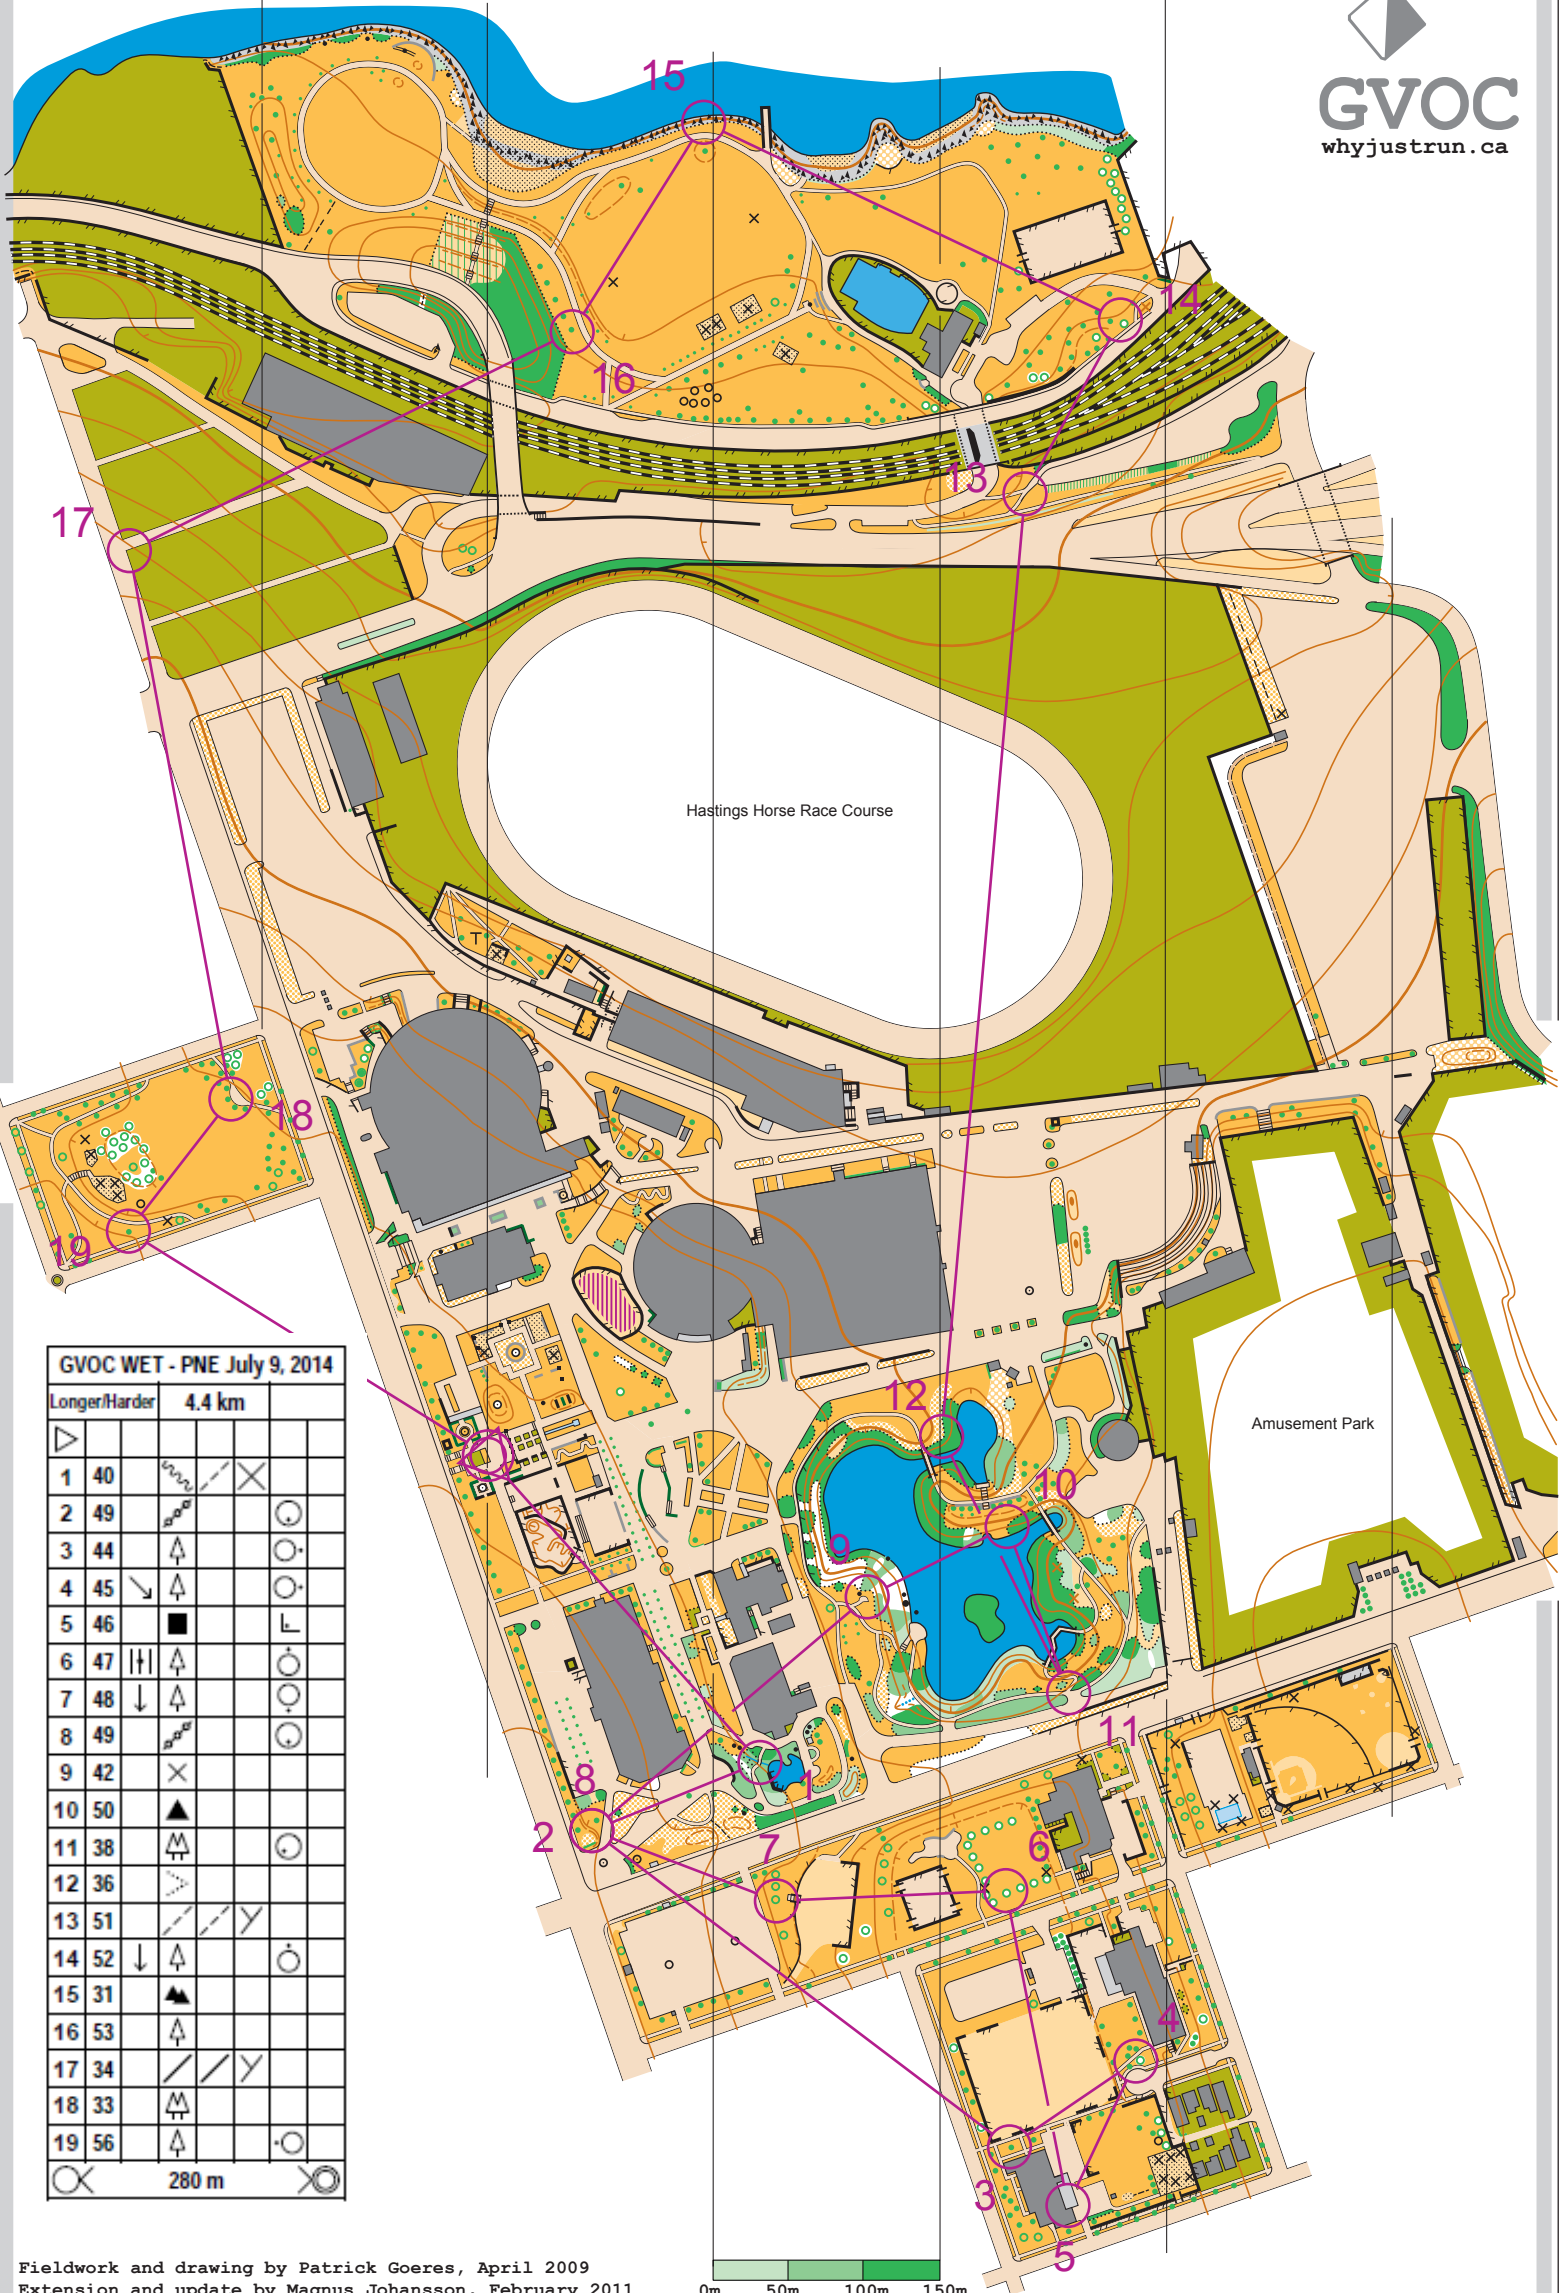

Magnetic North

GVOC
whyjustrun.ca

GVOC WET - PNE July 9, 2014

Longer/Harder	4.4 km			
1	40			
2	49			
3	44			
4	45			
5	46			
6	47			
7	48			
8	49			
9	42			
10	50			
11	38			
12	36			
13	51			
14	52			
15	31			
16	53			
17	34			
18	33			
19	56			

280 m

0m 50m 100m 150m