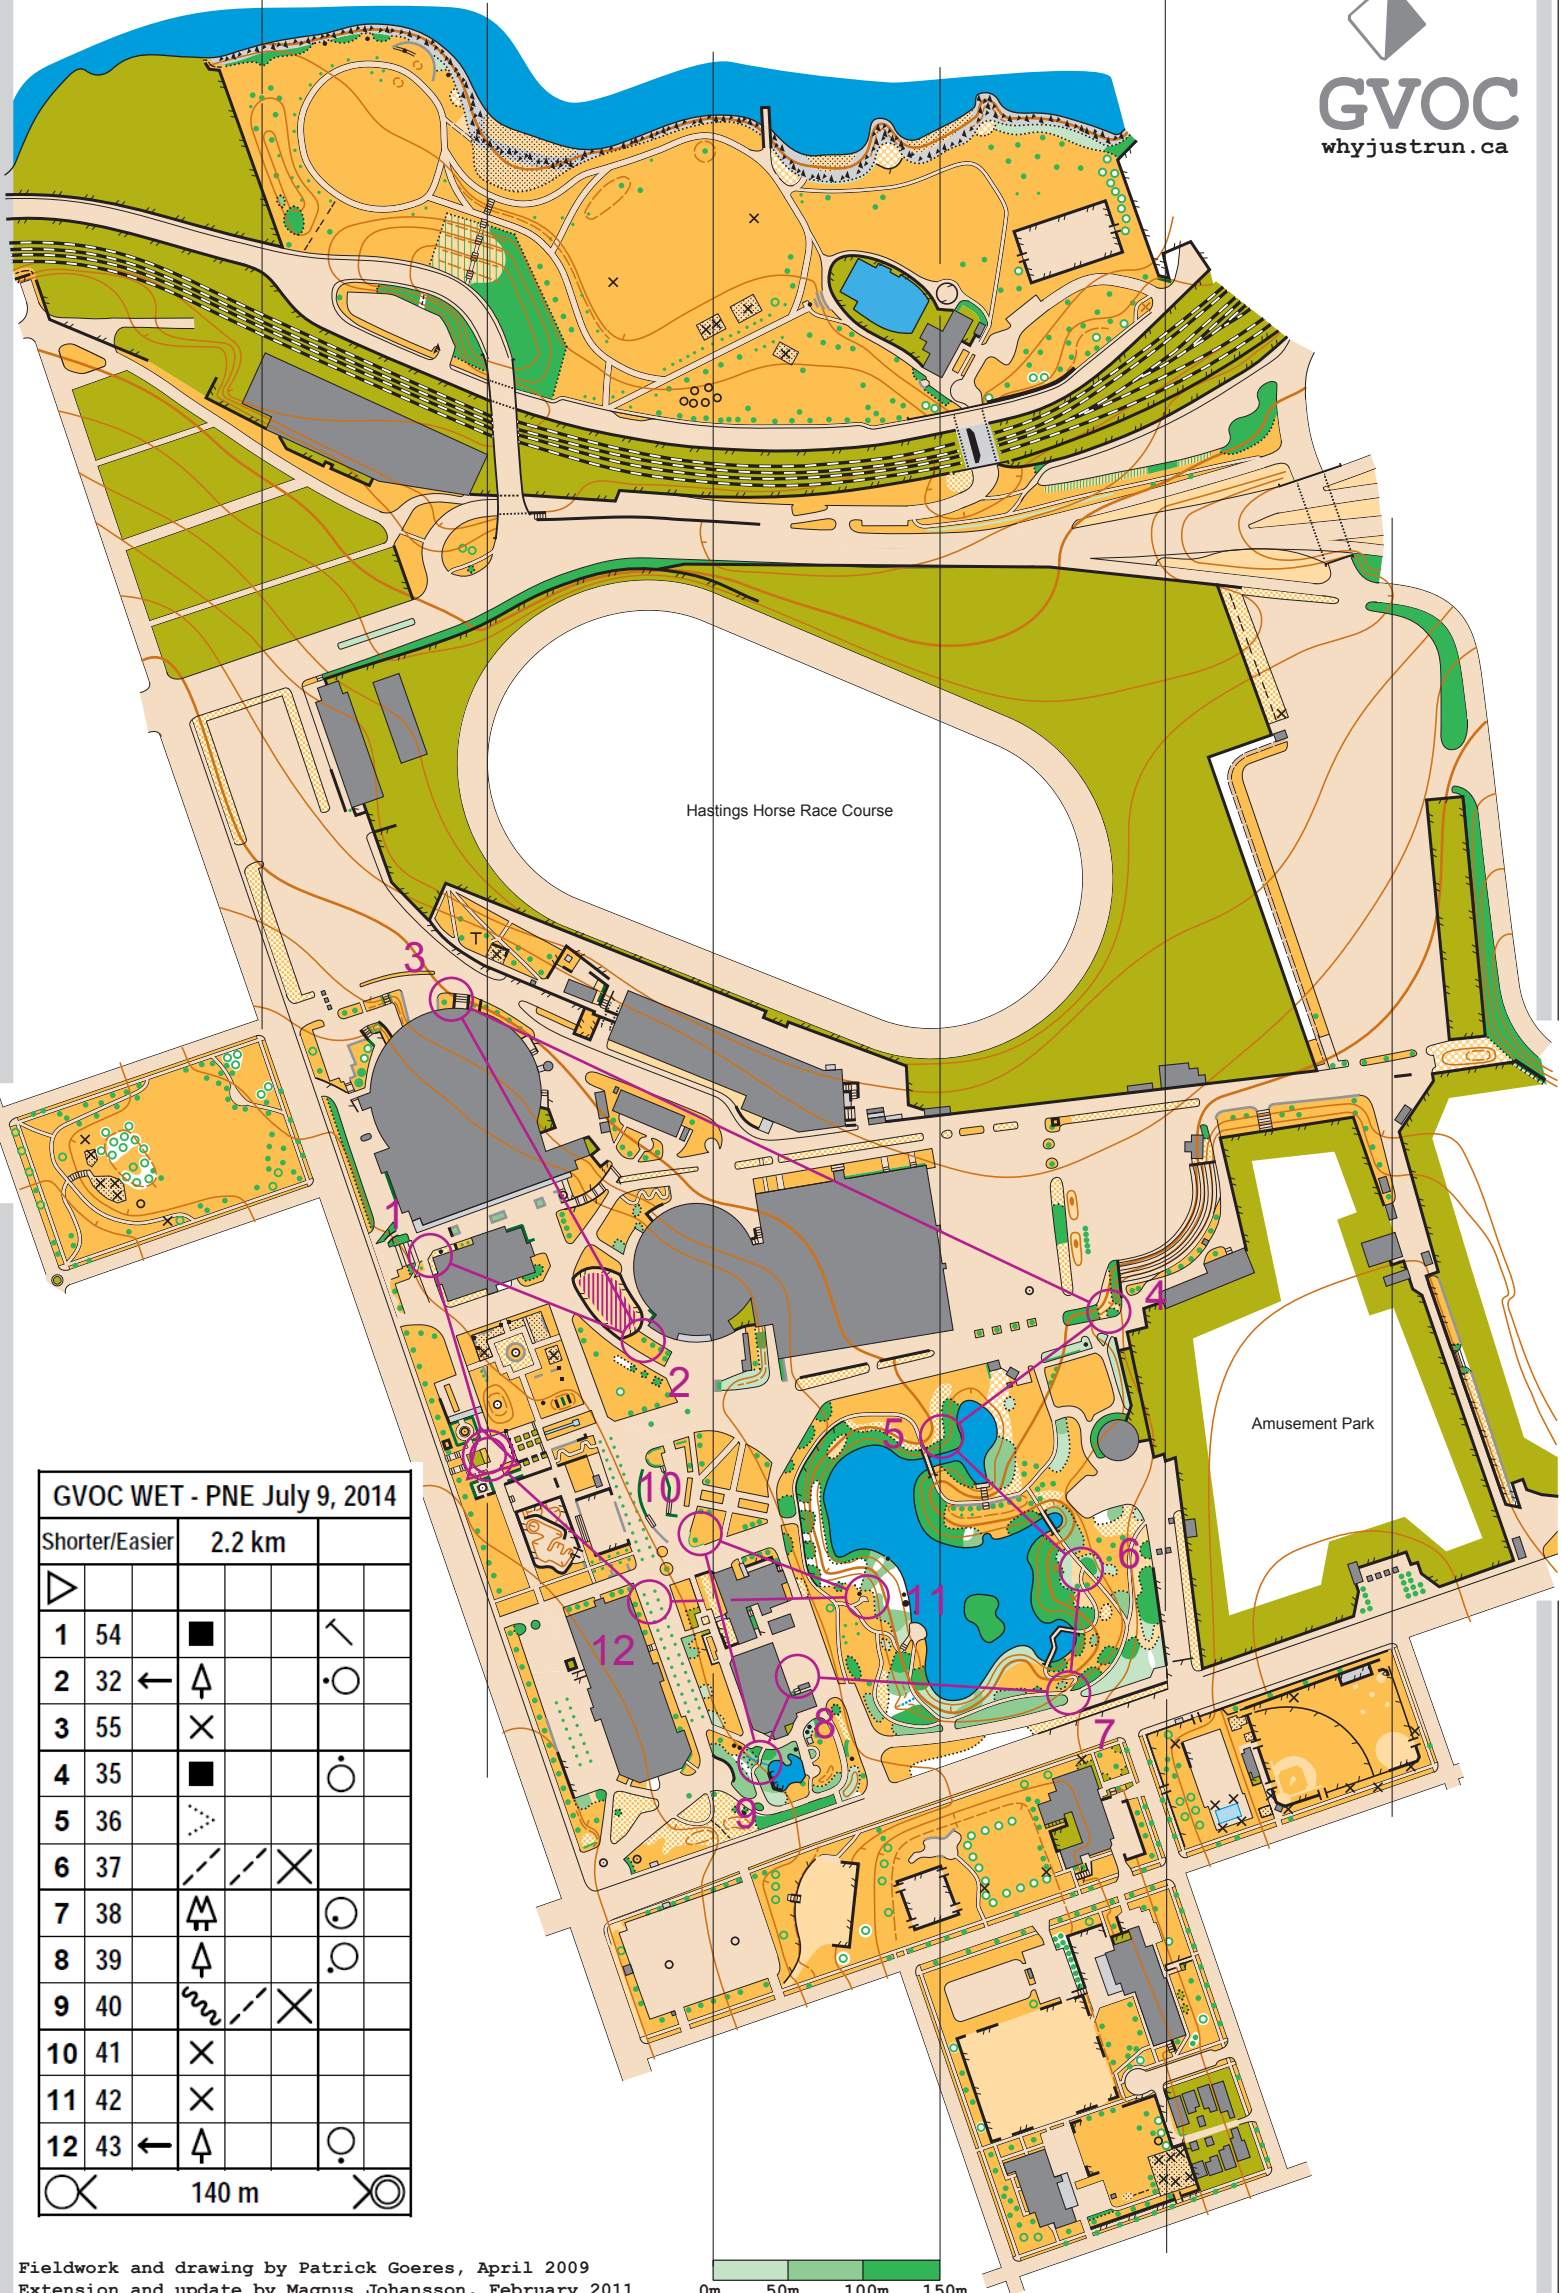

# P.N.E. Pacific National Exhibition

Scale 1:5000

2.5 meter contours

Conforms to International Standards for Sprint Orienteering Maps (ISSOM2007)

Magnetic North

**GVOC**  
whyjustrun.ca

Hastings Horse Race Course

Amusement Park

GVOC WET - PNE July 9, 2014				
Shorter/Easier	2.2 km			
1	54	■		↖
2	32	←	↑	○
3	55	×		
4	35	■		○
5	36	⋯		
6	37	⋯	×	
7	38	⌄		○
8	39	↑		○
9	40	⌄	×	
10	41	×		
11	42	×		
12	43	←	↑	○
		140 m		

0m 50m 100m 150m