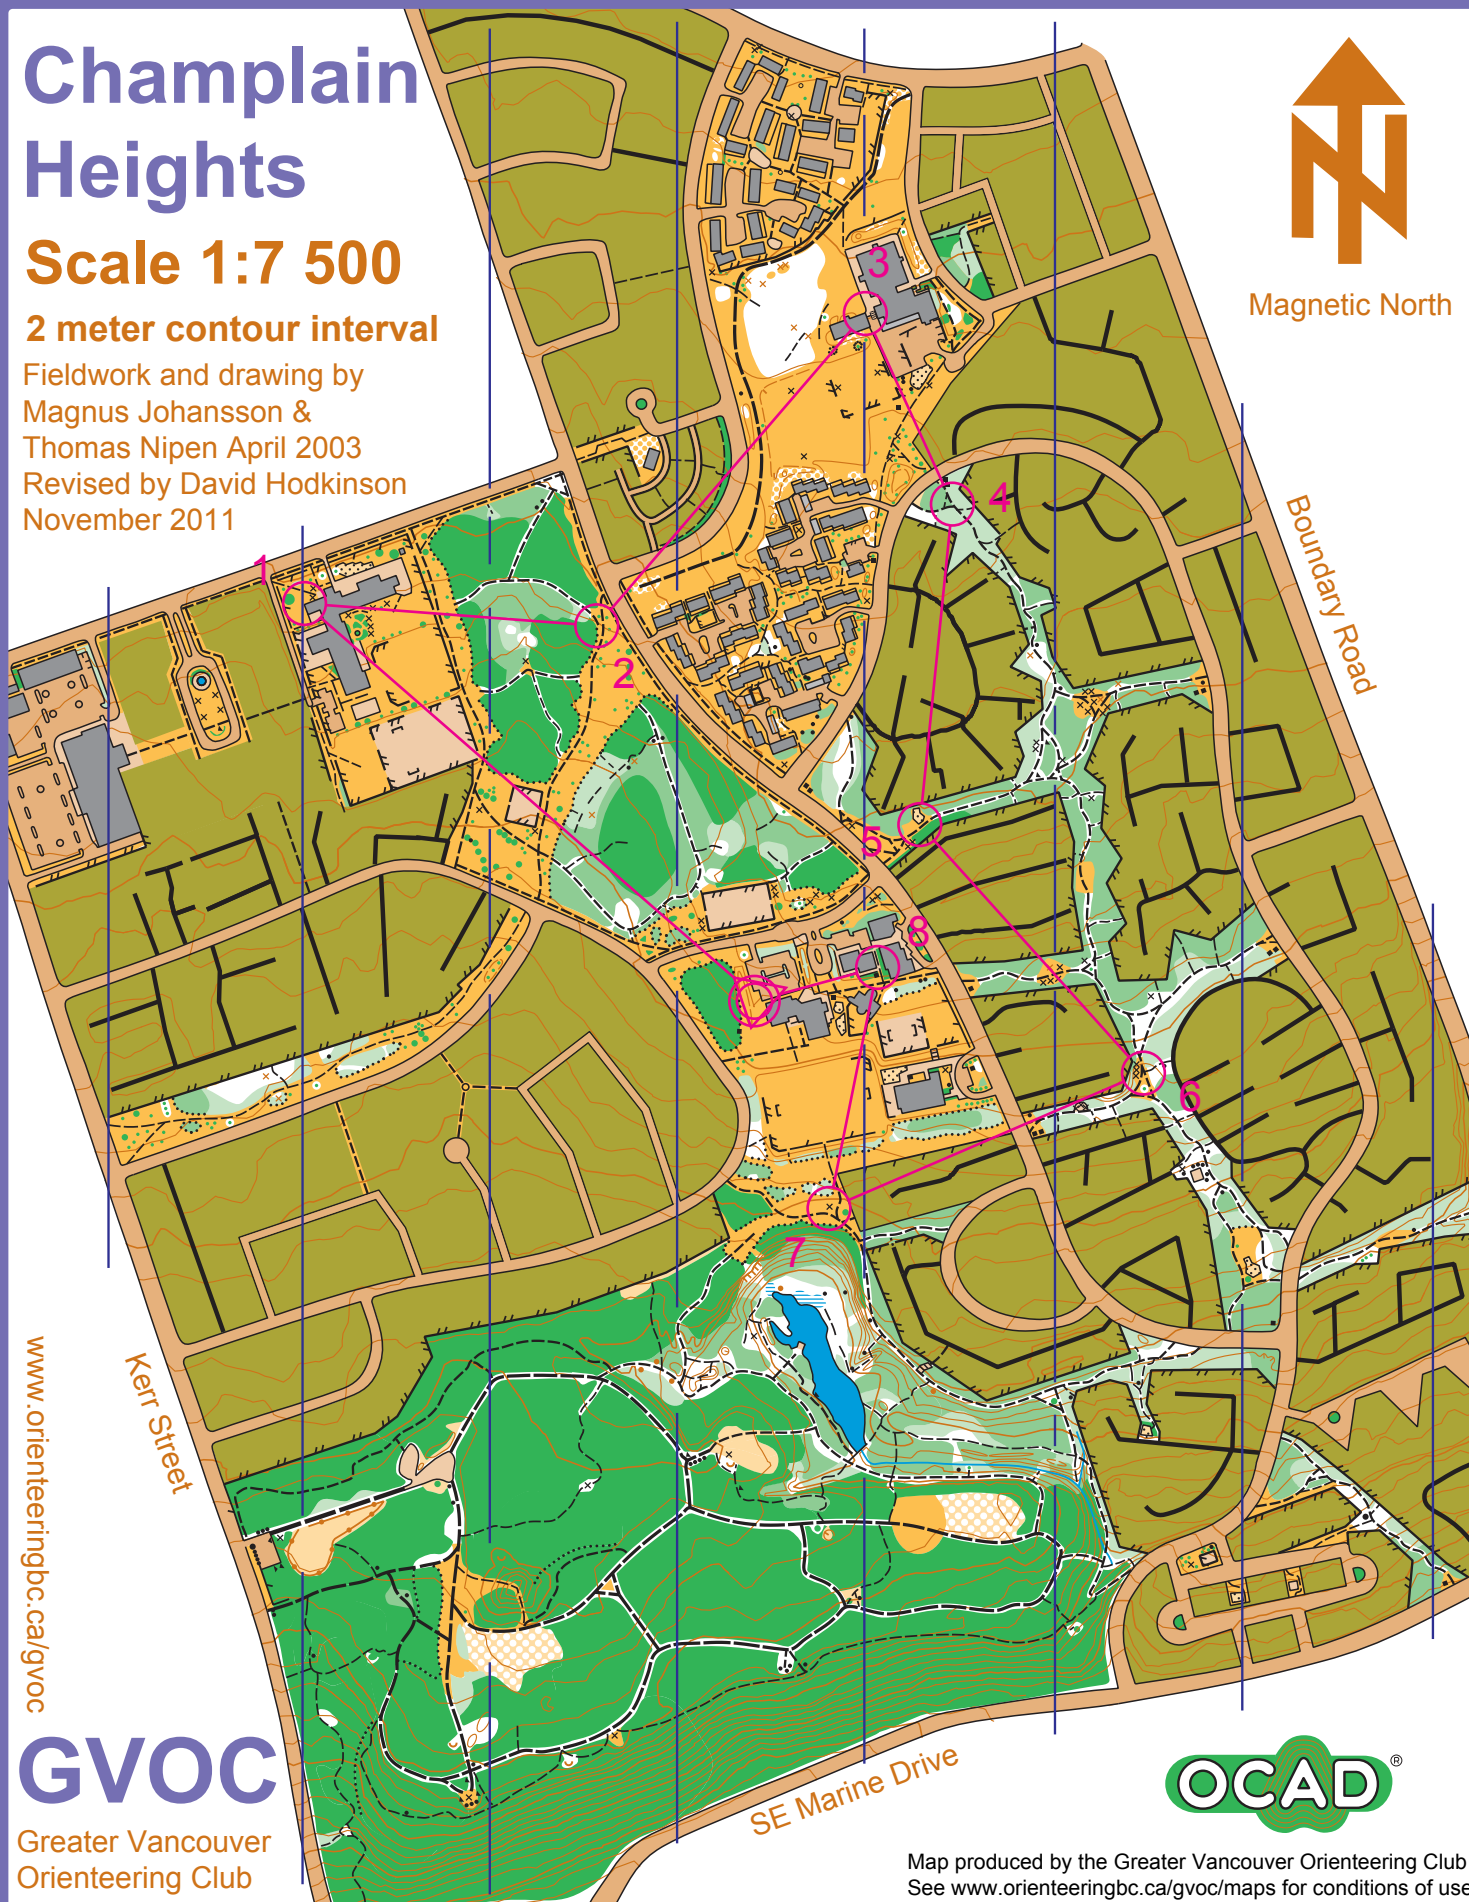

Champlain Heights

Scale 1:7 500

2 meter contour interval

Fieldwork and drawing by
Magnus Johansson &
Thomas Nipen April 2003
Revised by David Hodkinson
November 2011

Magnetic North

www.orienteingbc.ca/gvoc

GVOC

Greater Vancouver
Orienteering Club

Map produced by the Greater Vancouver Orienteering Club
See www.orienteingbc.ca/gvoc/maps for conditions of use