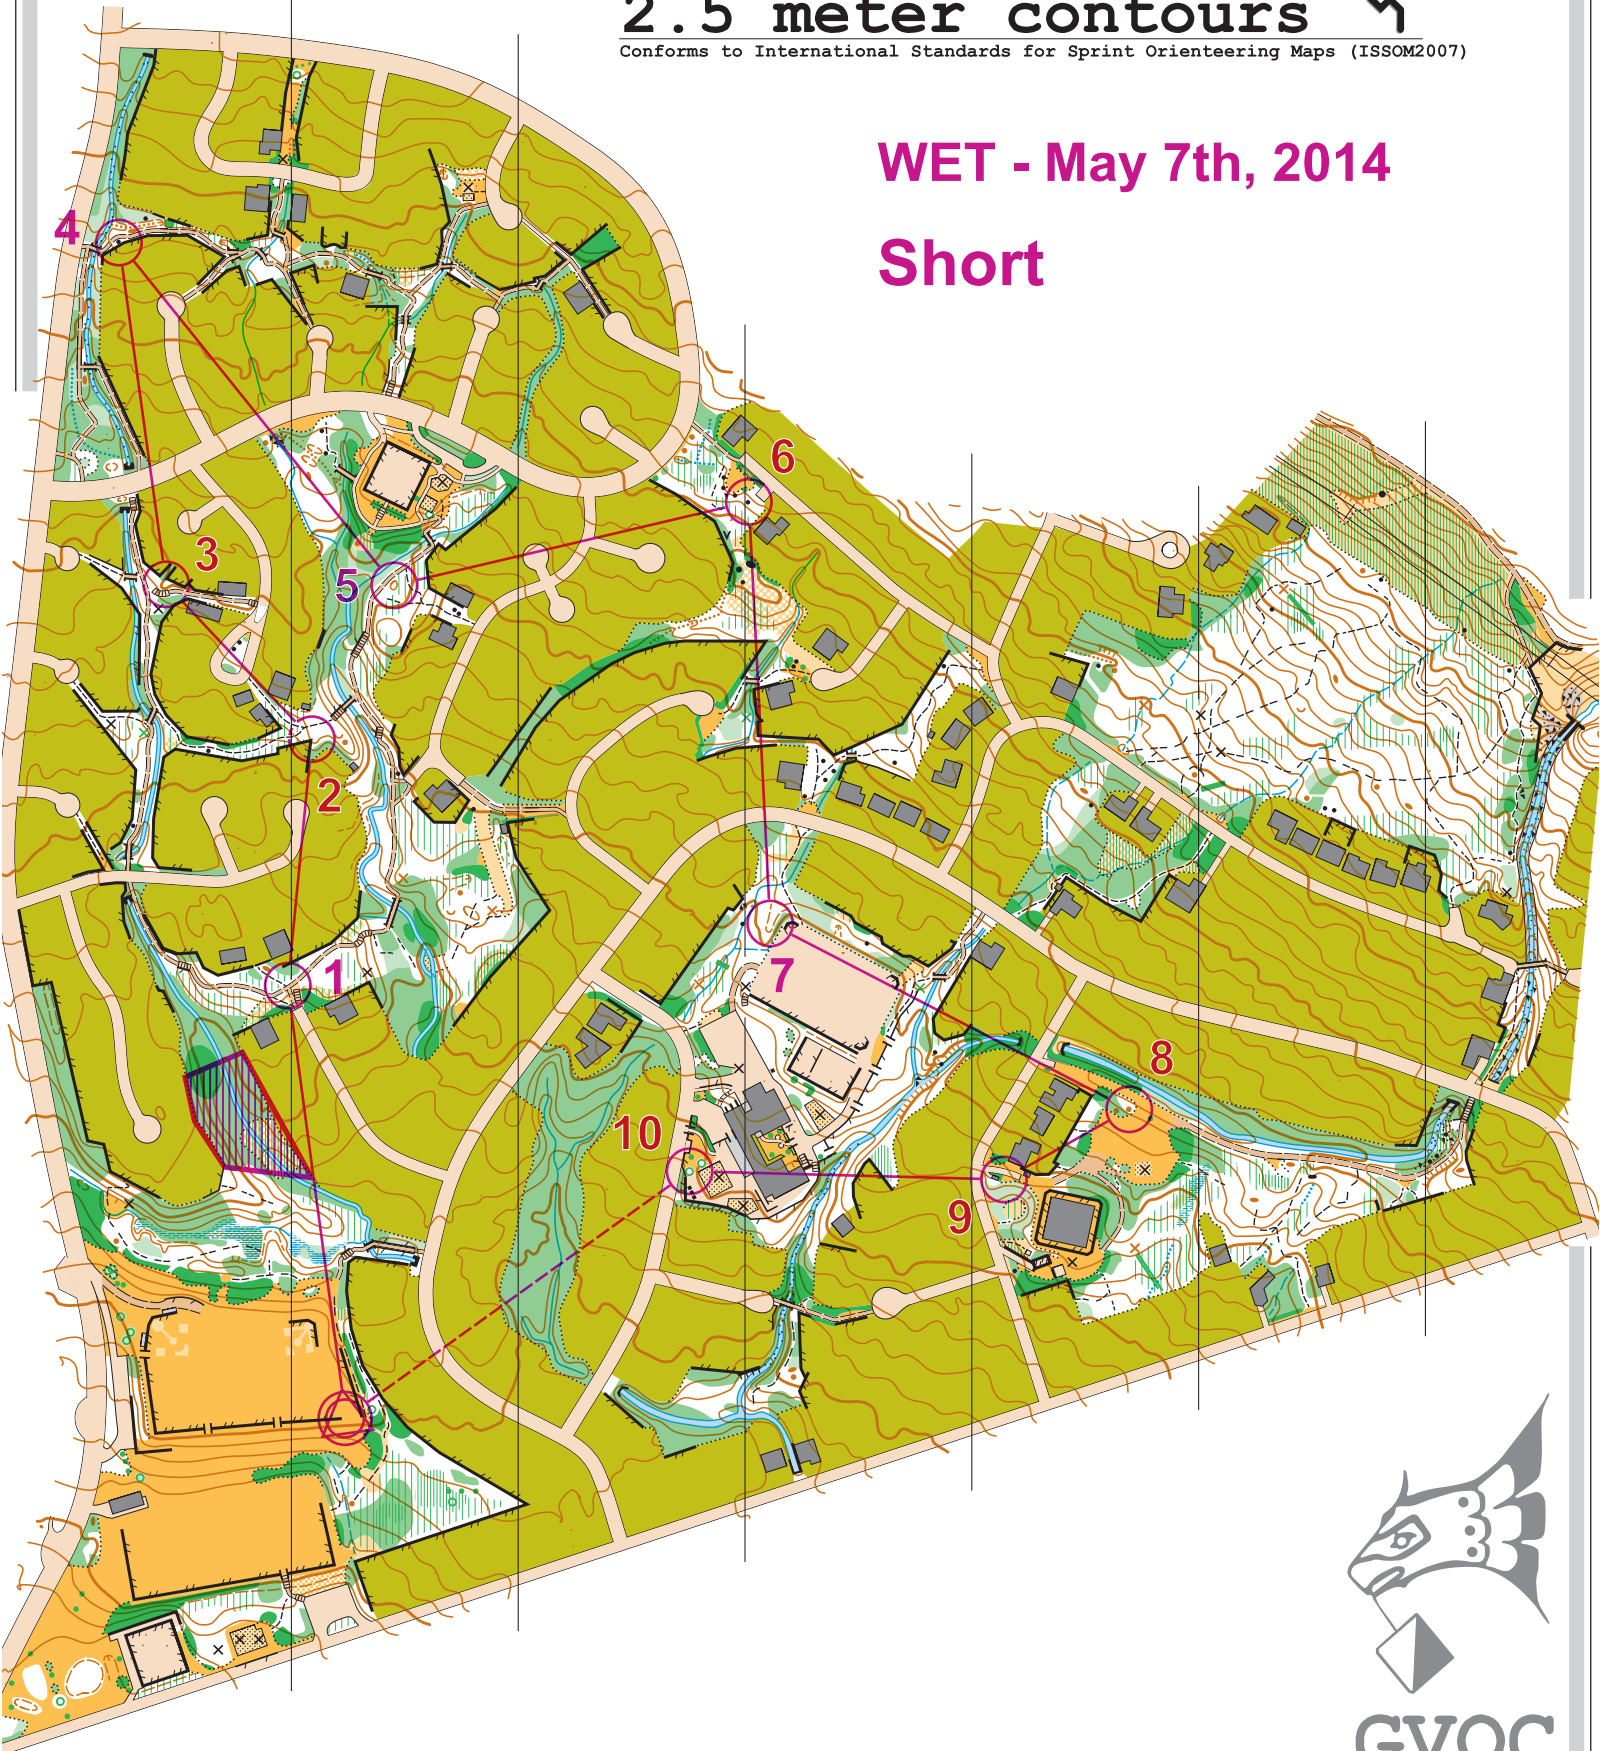

Grousewoods

Scale 1:5000

2.5 meter contours

Conforms to International Standards for Sprint Orienteering Maps (ISSOM2007)

WET - May 7th, 2014

Short

GVOC
whyjustrun.ca