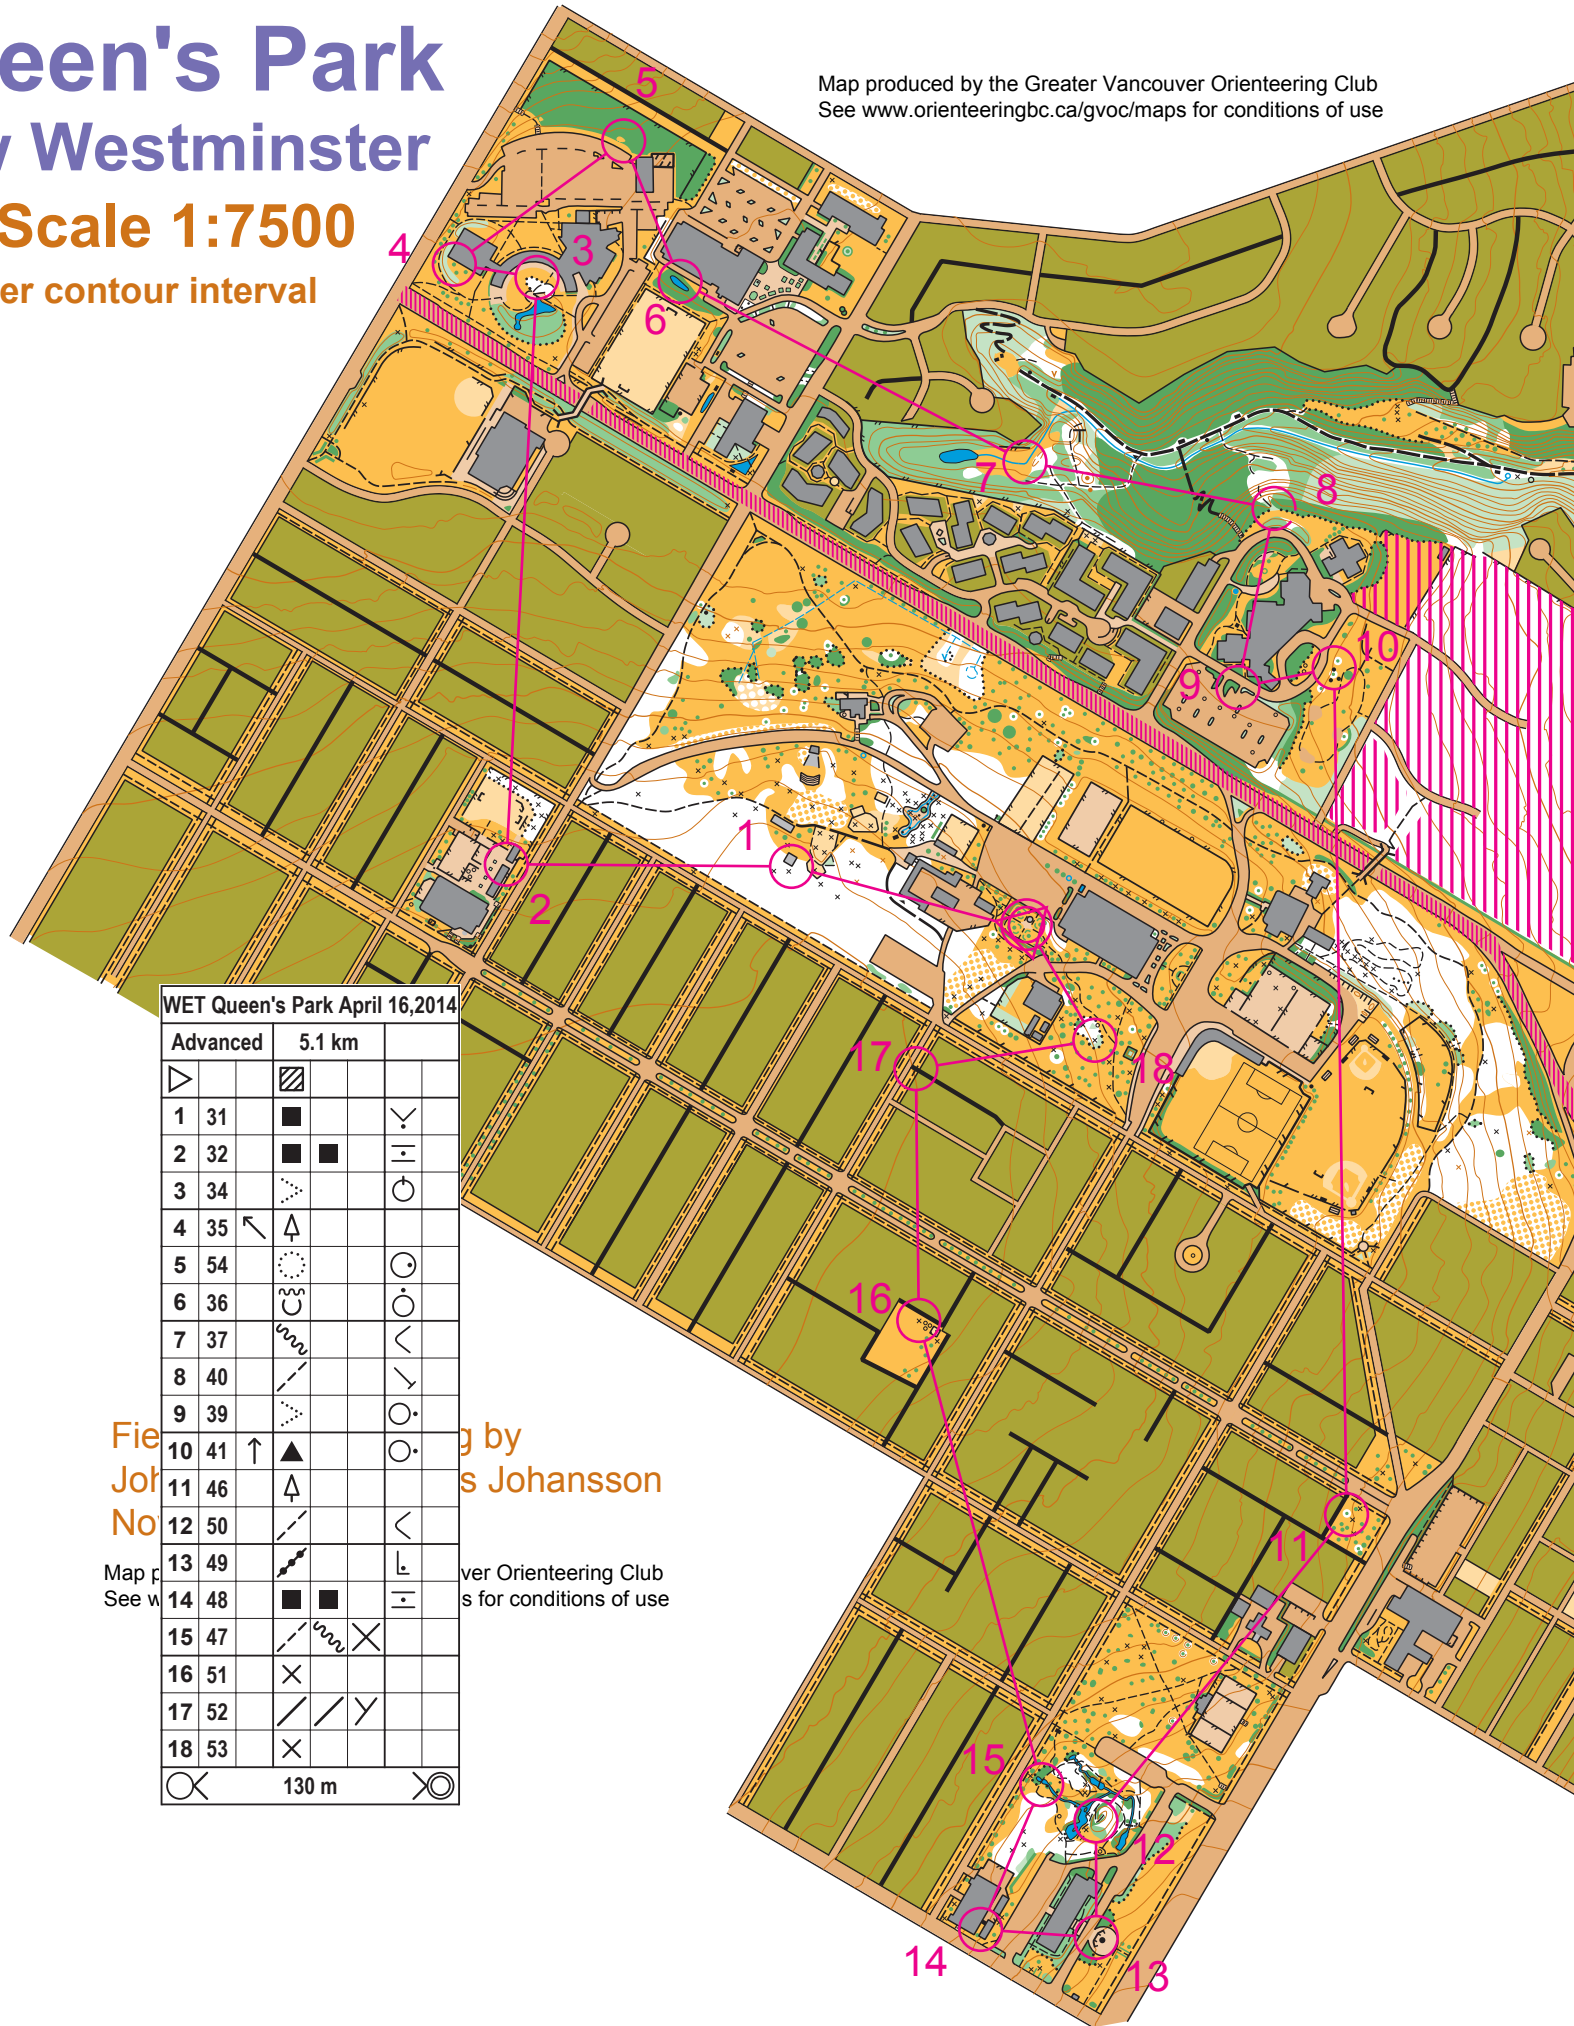

Queen's Park Westminster

Scale 1:7500

4 meter contour interval

Map produced by the Greater Vancouver Orienteering Club
See www.orienteingbc.ca/gvoc/maps for conditions of use

WET Queen's Park April 16, 2014

Advanced		5.1 km	
▷		▨	
1	31	■	∨
2	32	■ ■	
3	34	∇	⊙
4	35	↖	↑
5	54	⊙	⊙
6	36	⊙	⊙
7	37	⊙	<
8	40	∇	∨
9	39	∇	⊙
10	41	↑	⊙
11	46	↑	
12	50	∇	<
13	49	↗	⊥
14	48	■ ■	
15	47	∇	⊗
16	51	×	
17	52	∇	∇
18	53	×	
⊙	130 m	⊙	

File
Joh
No

g by
s Johansson

Map p
See w

ver Orienteering Club
s for conditions of use