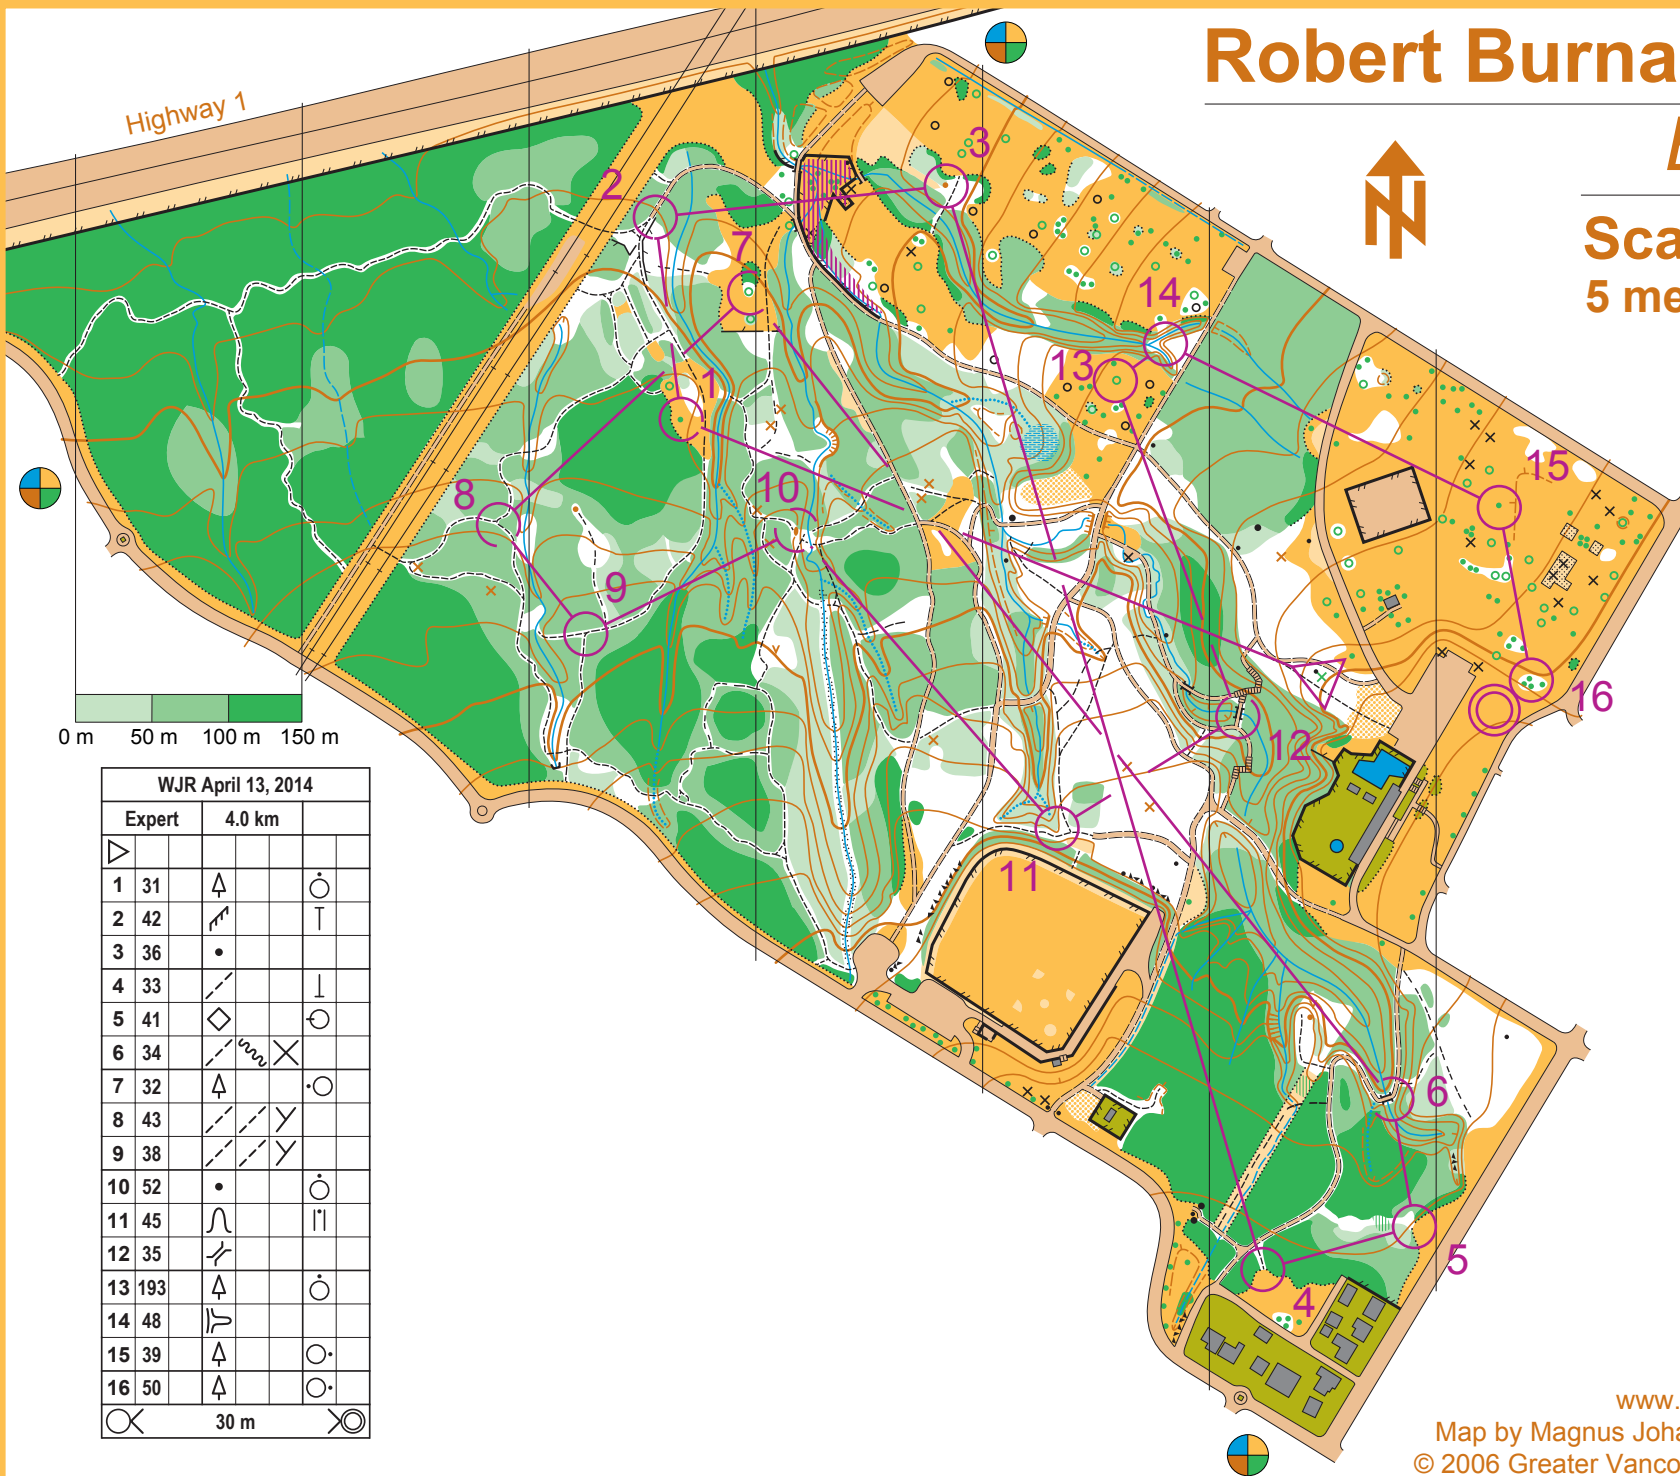

Robert Burnaby Park

Burnaby

Scale 1:5 000
5 metre contours

Local symbols:

- Frisbee golf basket
- × Park bench

GVOC

www.orienteingbc.ca/gvoc

Map by Magnus Johansson, February 2006
© 2006 Greater Vancouver Orienteering Club

WJR April 13, 2014

Expert		4.0 km	
1	31	▲	○
2	42	↗	⊥
3	36	•	
4	33	↘	⊥
5	41	◇	○
6	34	↘	×
7	32	▲	○
8	43	↘	↘
9	38	↘	↘
10	52	•	○
11	45	∩	
12	35	↘	
13	193	▲	○
14	48	↘	○
15	39	▲	○
16	50	▲	○

30 m