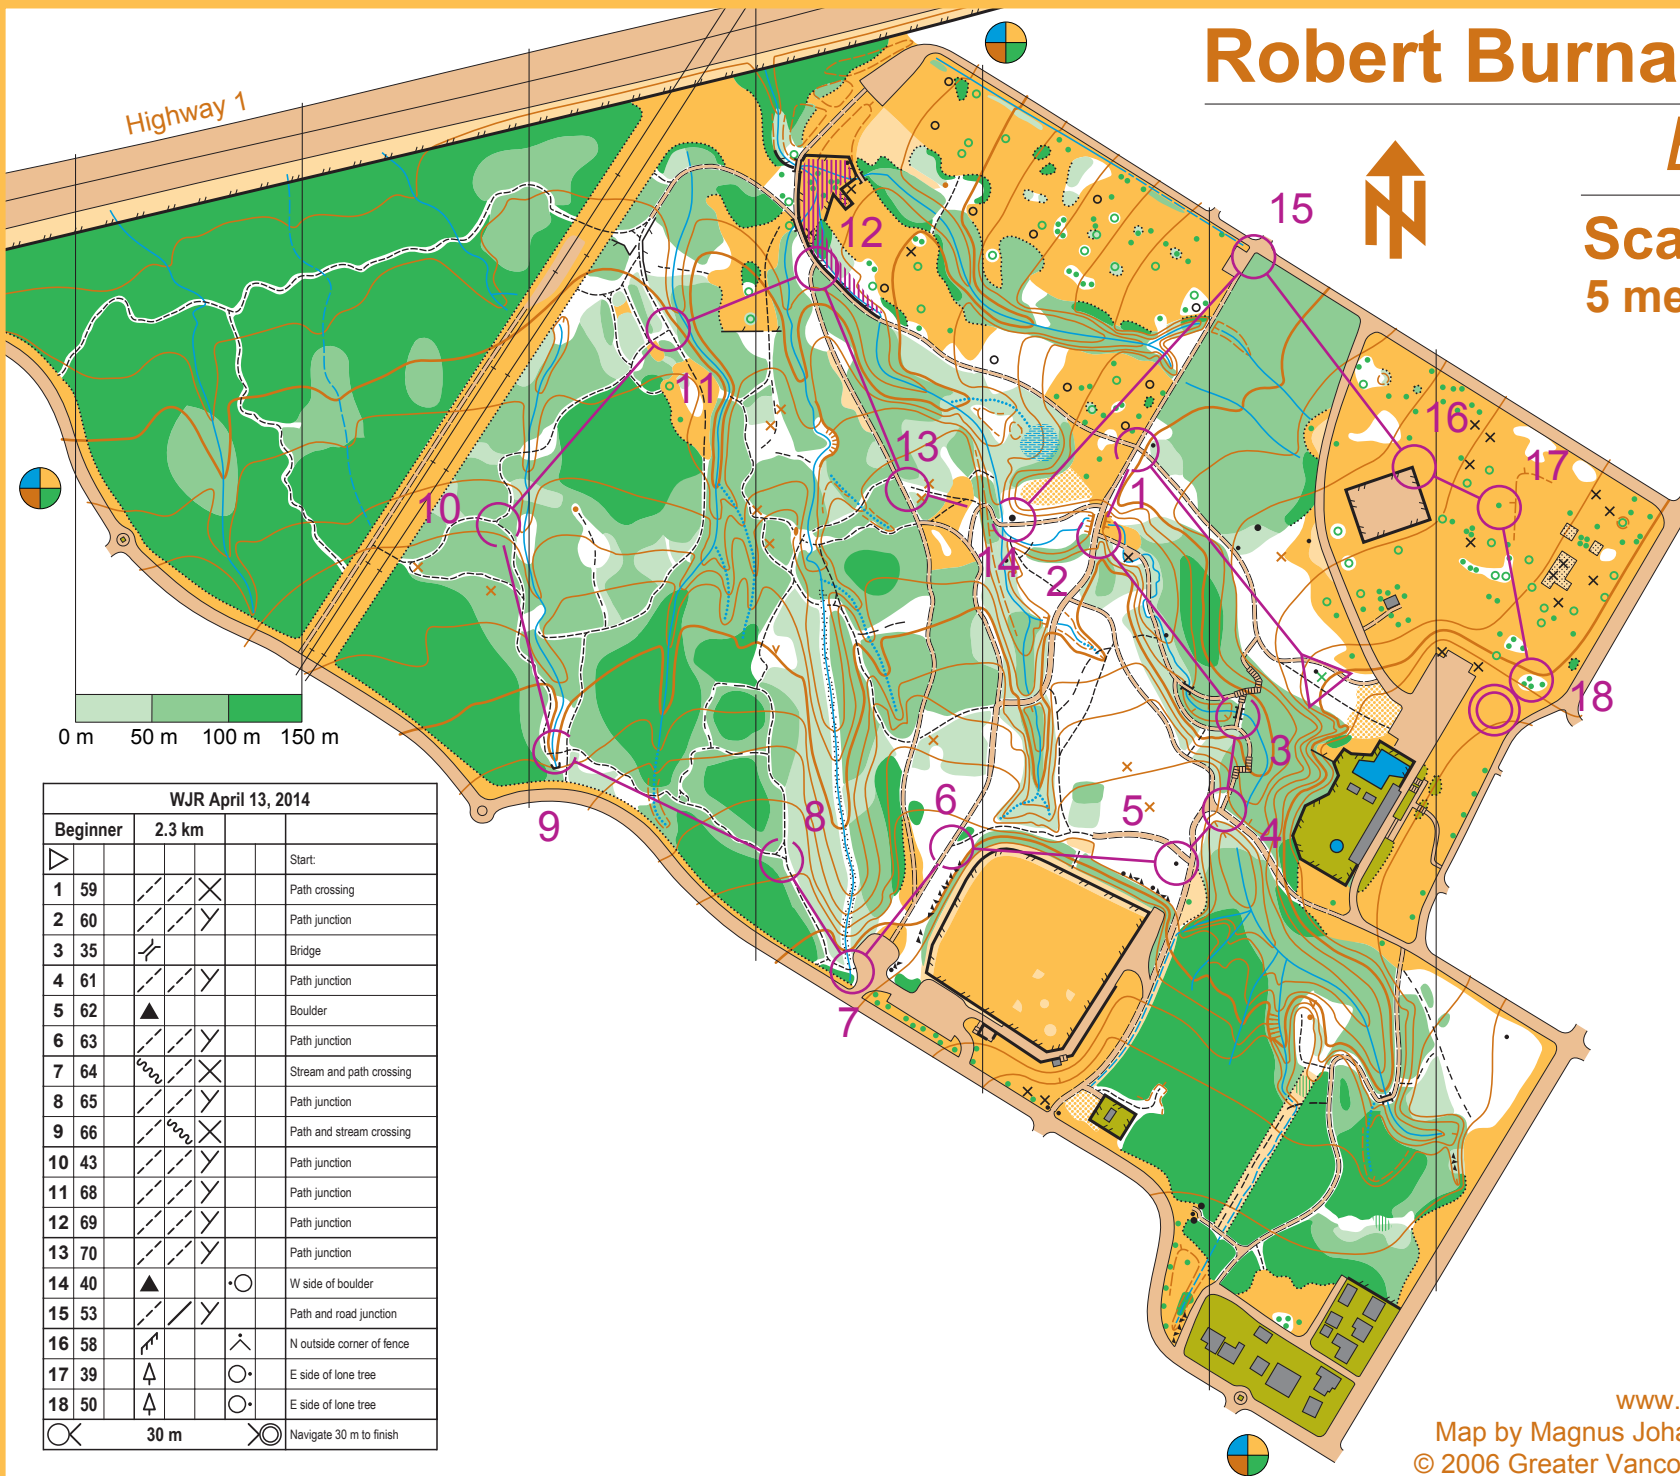

Robert Burnaby Park

Burnaby

Scale 1:5 000
5 metre contours

Local symbols:

- Frisbee golf basket
- × Park bench

WJR April 13, 2014

Beginner	2.3 km		
△			Start:
1 59	— / —	×	Path crossing
2 60	— / —	Y	Path junction
3 35	— / —		Bridge
4 61	— / —	Y	Path junction
5 62	▲		Boulder
6 63	— / —	Y	Path junction
7 64	~~~~	×	Stream and path crossing
8 65	— / —	Y	Path junction
9 66	~~~~	×	Path and stream crossing
10 43	— / —	Y	Path junction
11 68	— / —	Y	Path junction
12 69	— / —	Y	Path junction
13 70	— / —	Y	Path junction
14 40	▲	○	W side of boulder
15 53	— / —	Y	Path and road junction
16 58	⌈	⌈	N outside corner of fence
17 39	△	○	E side of lone tree
18 50	△	○	E side of lone tree
○	30 m	⊗	Navigate 30 m to finish

GVOC