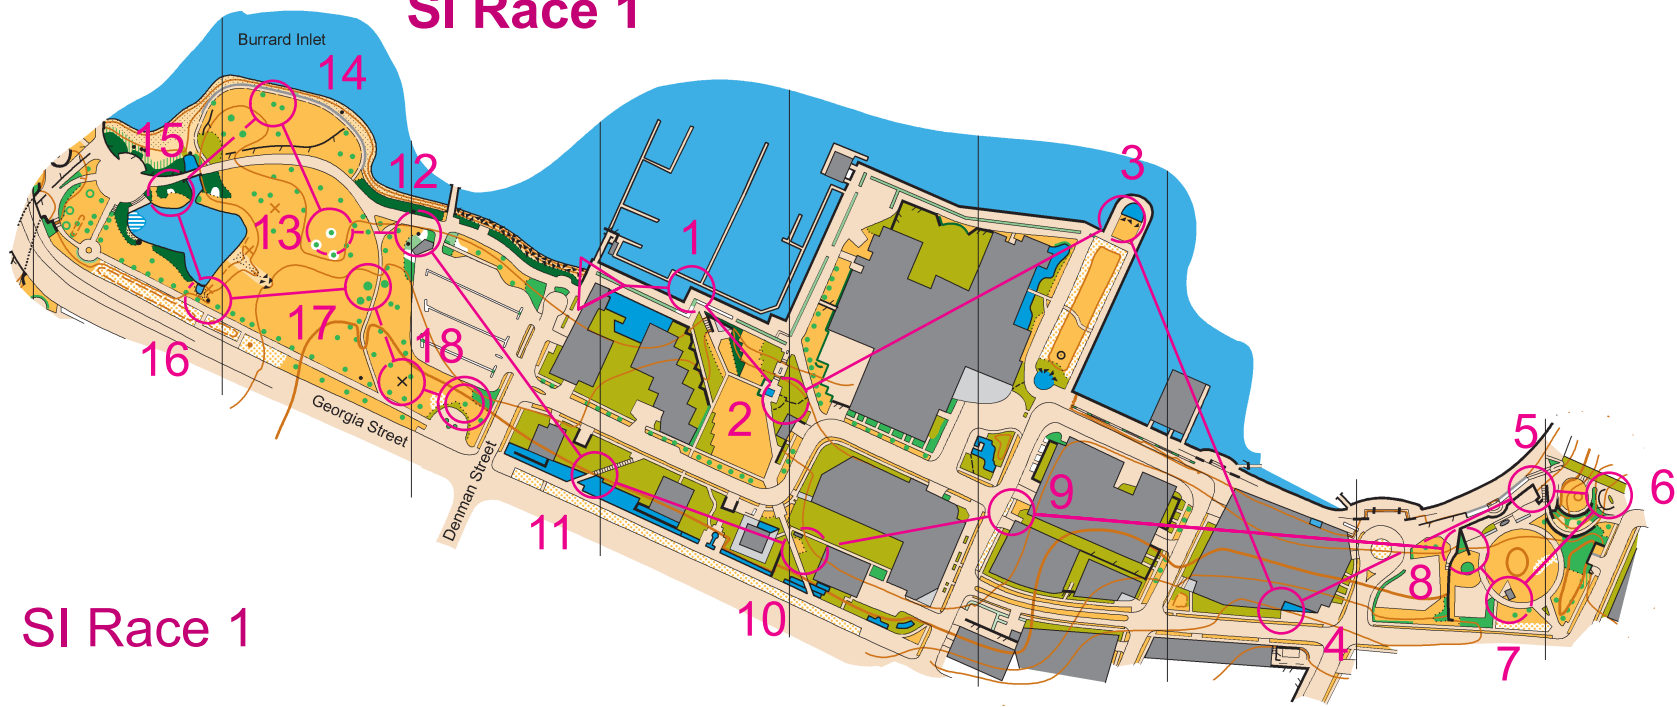

Coal Harbour

Scale 1:5000

2 Metre Contours

Conforms to International Standards for Sprint Orienteering Maps (ISSOM2007)

Magnetic North

Vancouver Sprint Camp February 7, 2014 SI Race 1

SI Race 1	2.4 km			
1	180	↗		┌
2	181	↘	↘	└
3	182	←	▲	○
4	183	▨		┌
5	184	↗		∧
6	185	⋯		↘
7	186	■		∨
8	187	→	↗	○
9	188	◇		└
10	189	◇		○

11	190	↖		┌
12	60	↑	▲	○
13	191	↑	▲	○
14	192		▲	○
15	193	⋯		○
16	194	▲		○
17	61	←	⊗	○
18	62	×		

○ 40 m ○

SI Race 1