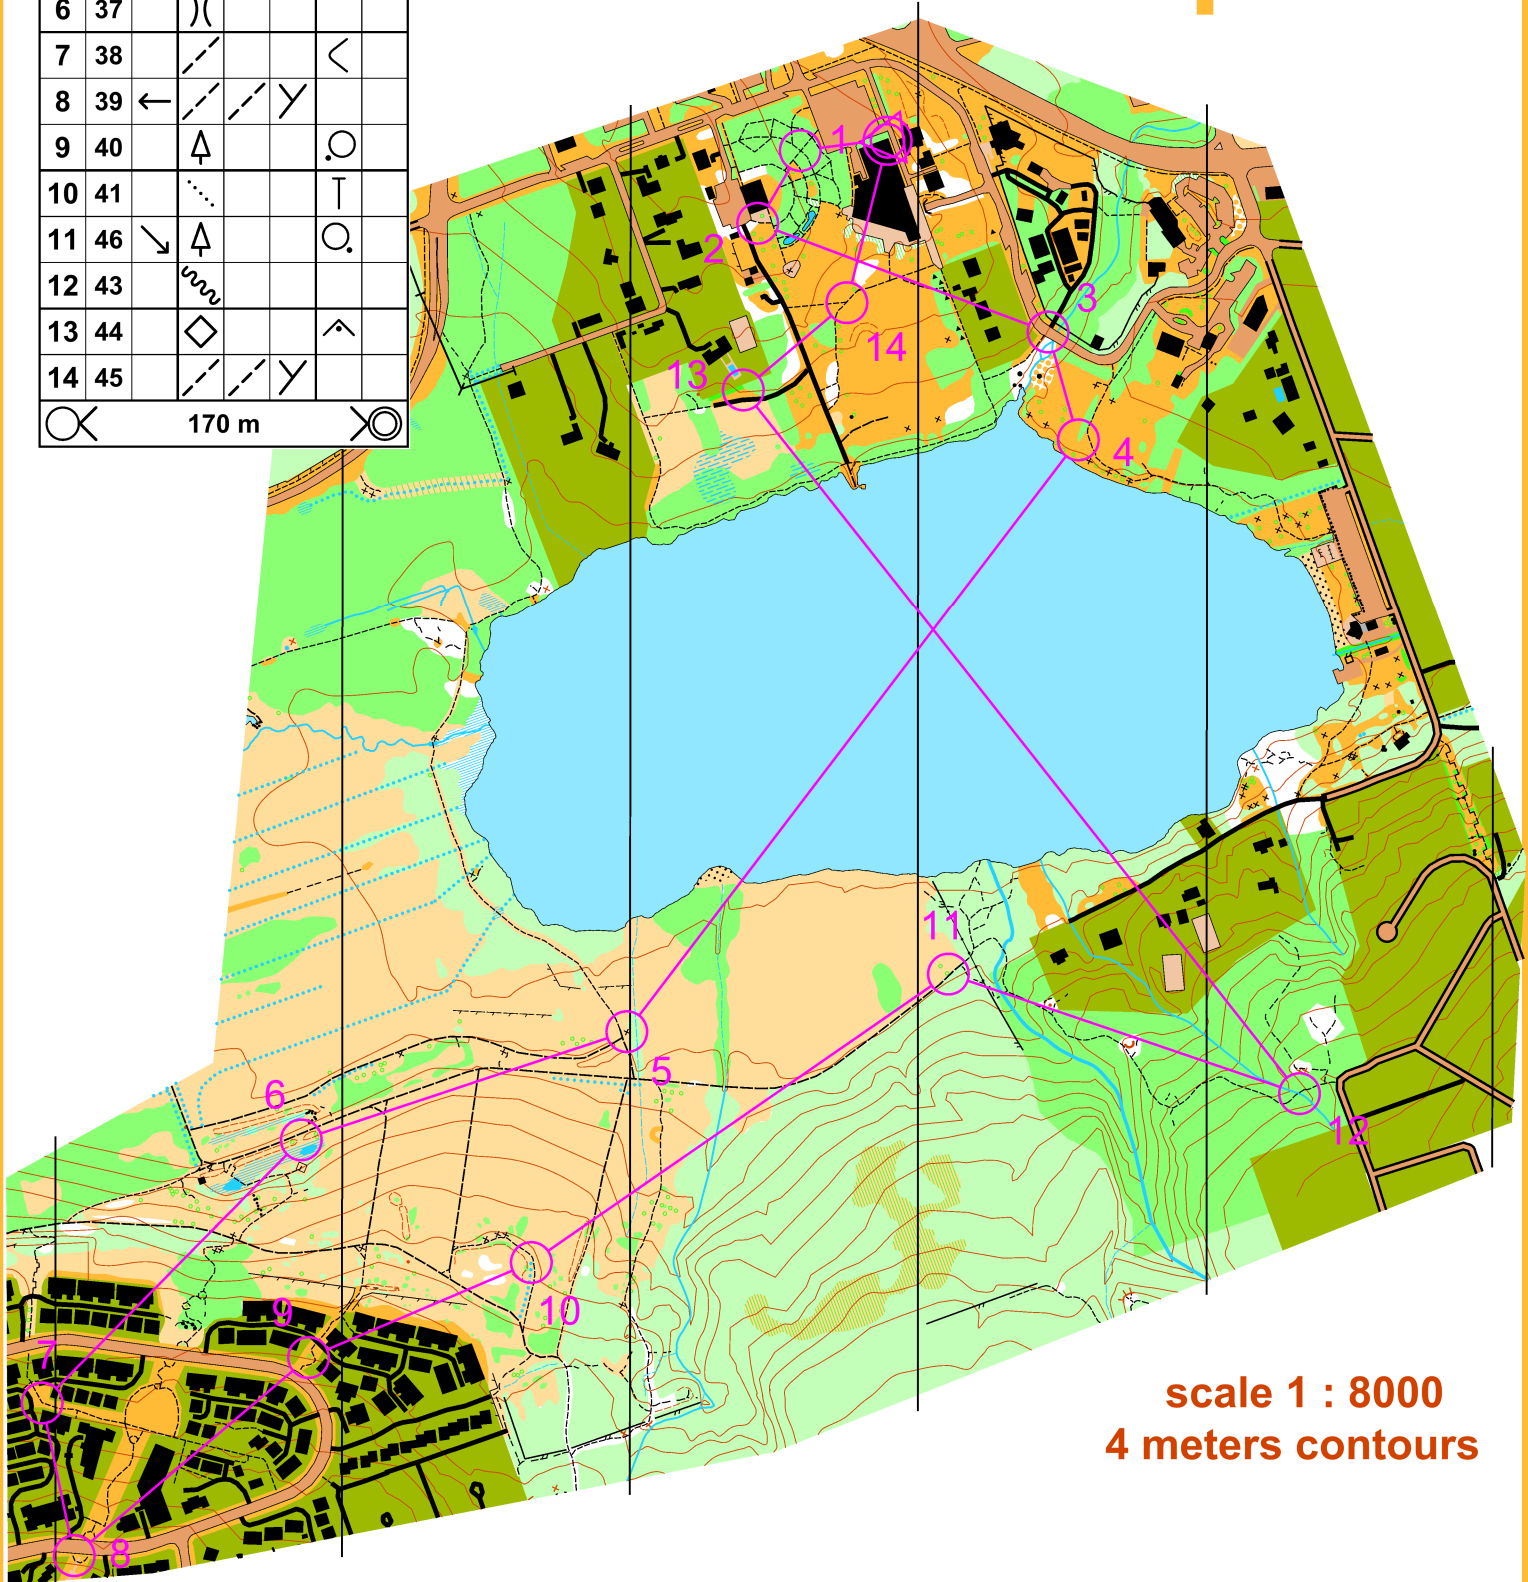

WET Deer Lake 06/26/13

Runner	5,0 km			
▷				
1 31	↗	↘	×	
2 32	↙		▷	
3 34	↖		◻	
4 35	↙		↘	
5 36	×		○	
6 37)	(
7 38	↗		<	
8 39	←	↗	↘	
9 40	↑		○	
10 41	⋯		⊥	
11 46	↘	↑	○	
12 43	⋈			
13 44	◇		^	
14 45	↗	↘	↘	
○	170 m	○		

Deer Lake

scale 1 : 8000
4 meters contours