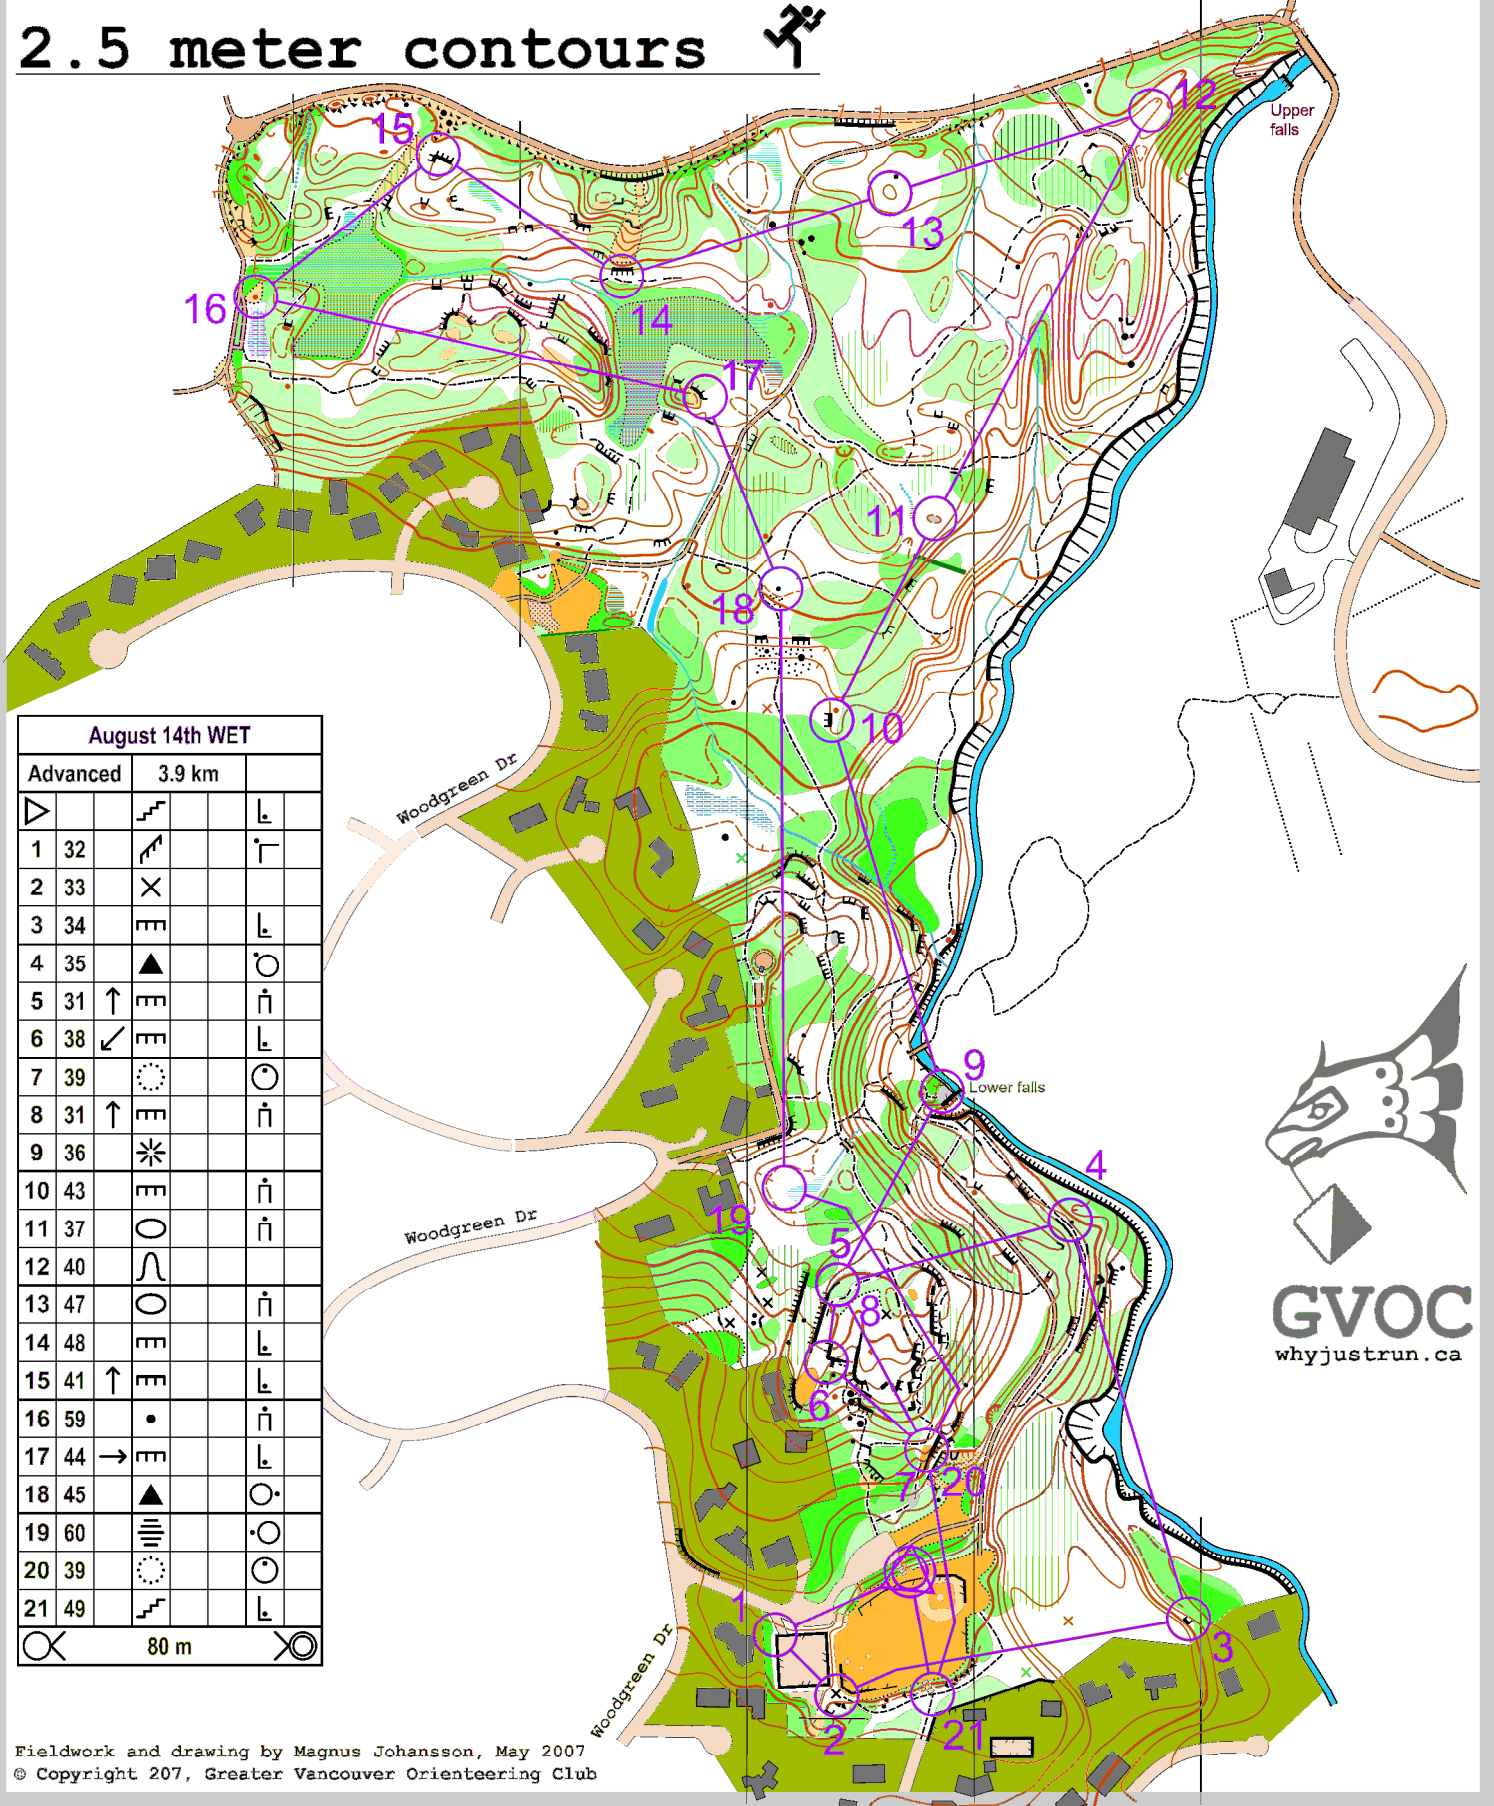

# Cypress Falls Park

Scale 1:5000

2.5 meter contours

August 14th WET			
Advanced	3.9 km		
1	32		
2	33		
3	34		
4	35		
5	31		
6	38		
7	39		
8	31		
9	36		
10	43		
11	37		
12	40		
13	47		
14	48		
15	41		
16	59		
17	44		
18	45		
19	60		
20	39		
21	49		

**GVOC**  
whyjustrun.ca