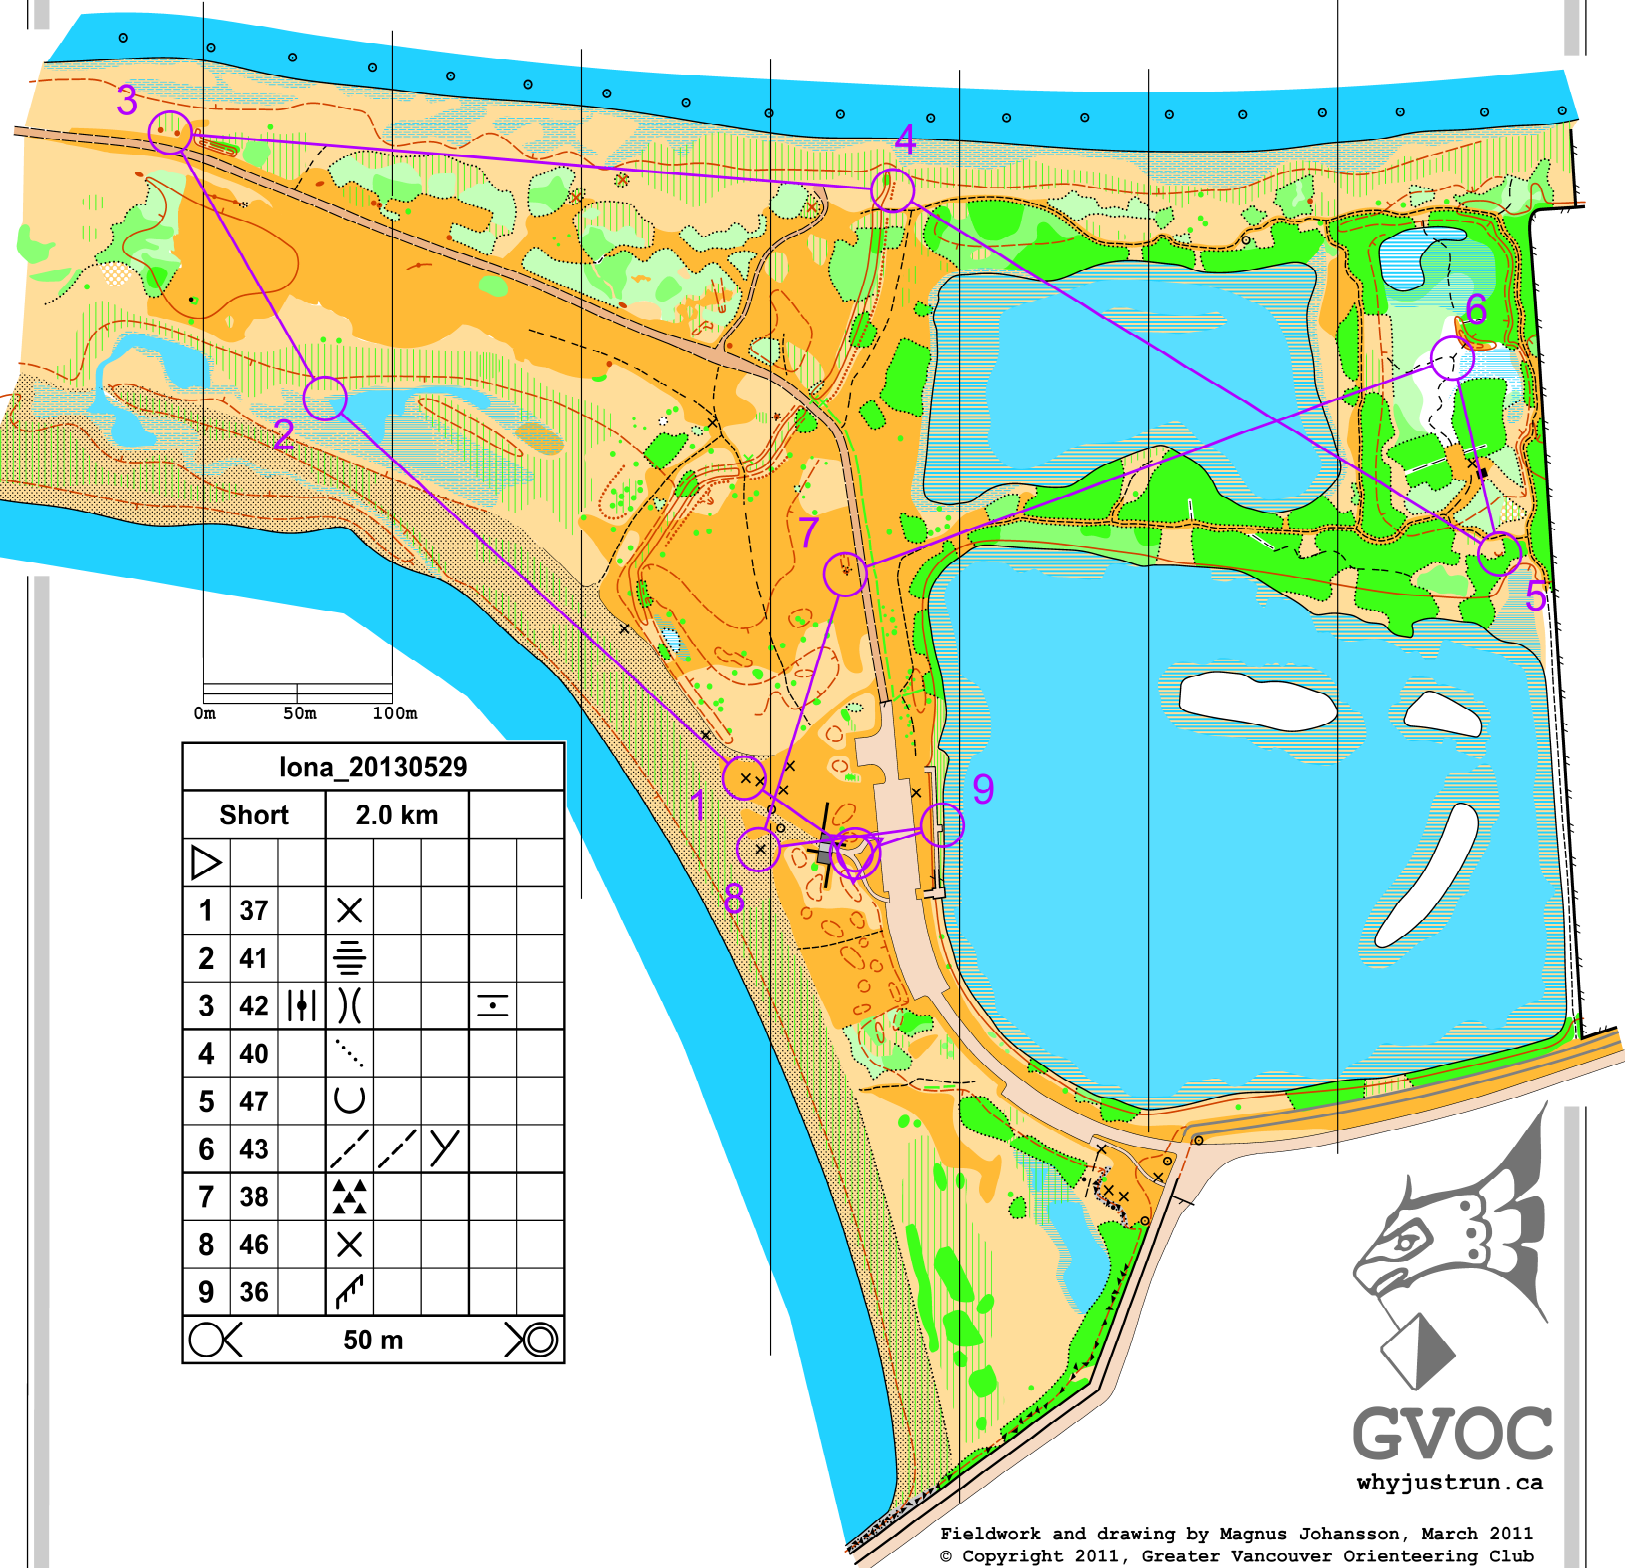

Iona Beach

Scale 1:4000

2.5 meter contours

Conforms to International Standards for Sprint Orienteering Maps (ISSOM2007)

0m 50m 100m

Iona_20130529			
Short		2.0 km	
▷			
1	37	×	
2	41	≡	
3	42) (≡
4	40	⋯	
5	47	∪	
6	43	/// \ \ Y	
7	38	▲▲▲	
8	46	×	
9	36	↗	
○		50 m	⊗

GVOC
whyjustrun.ca